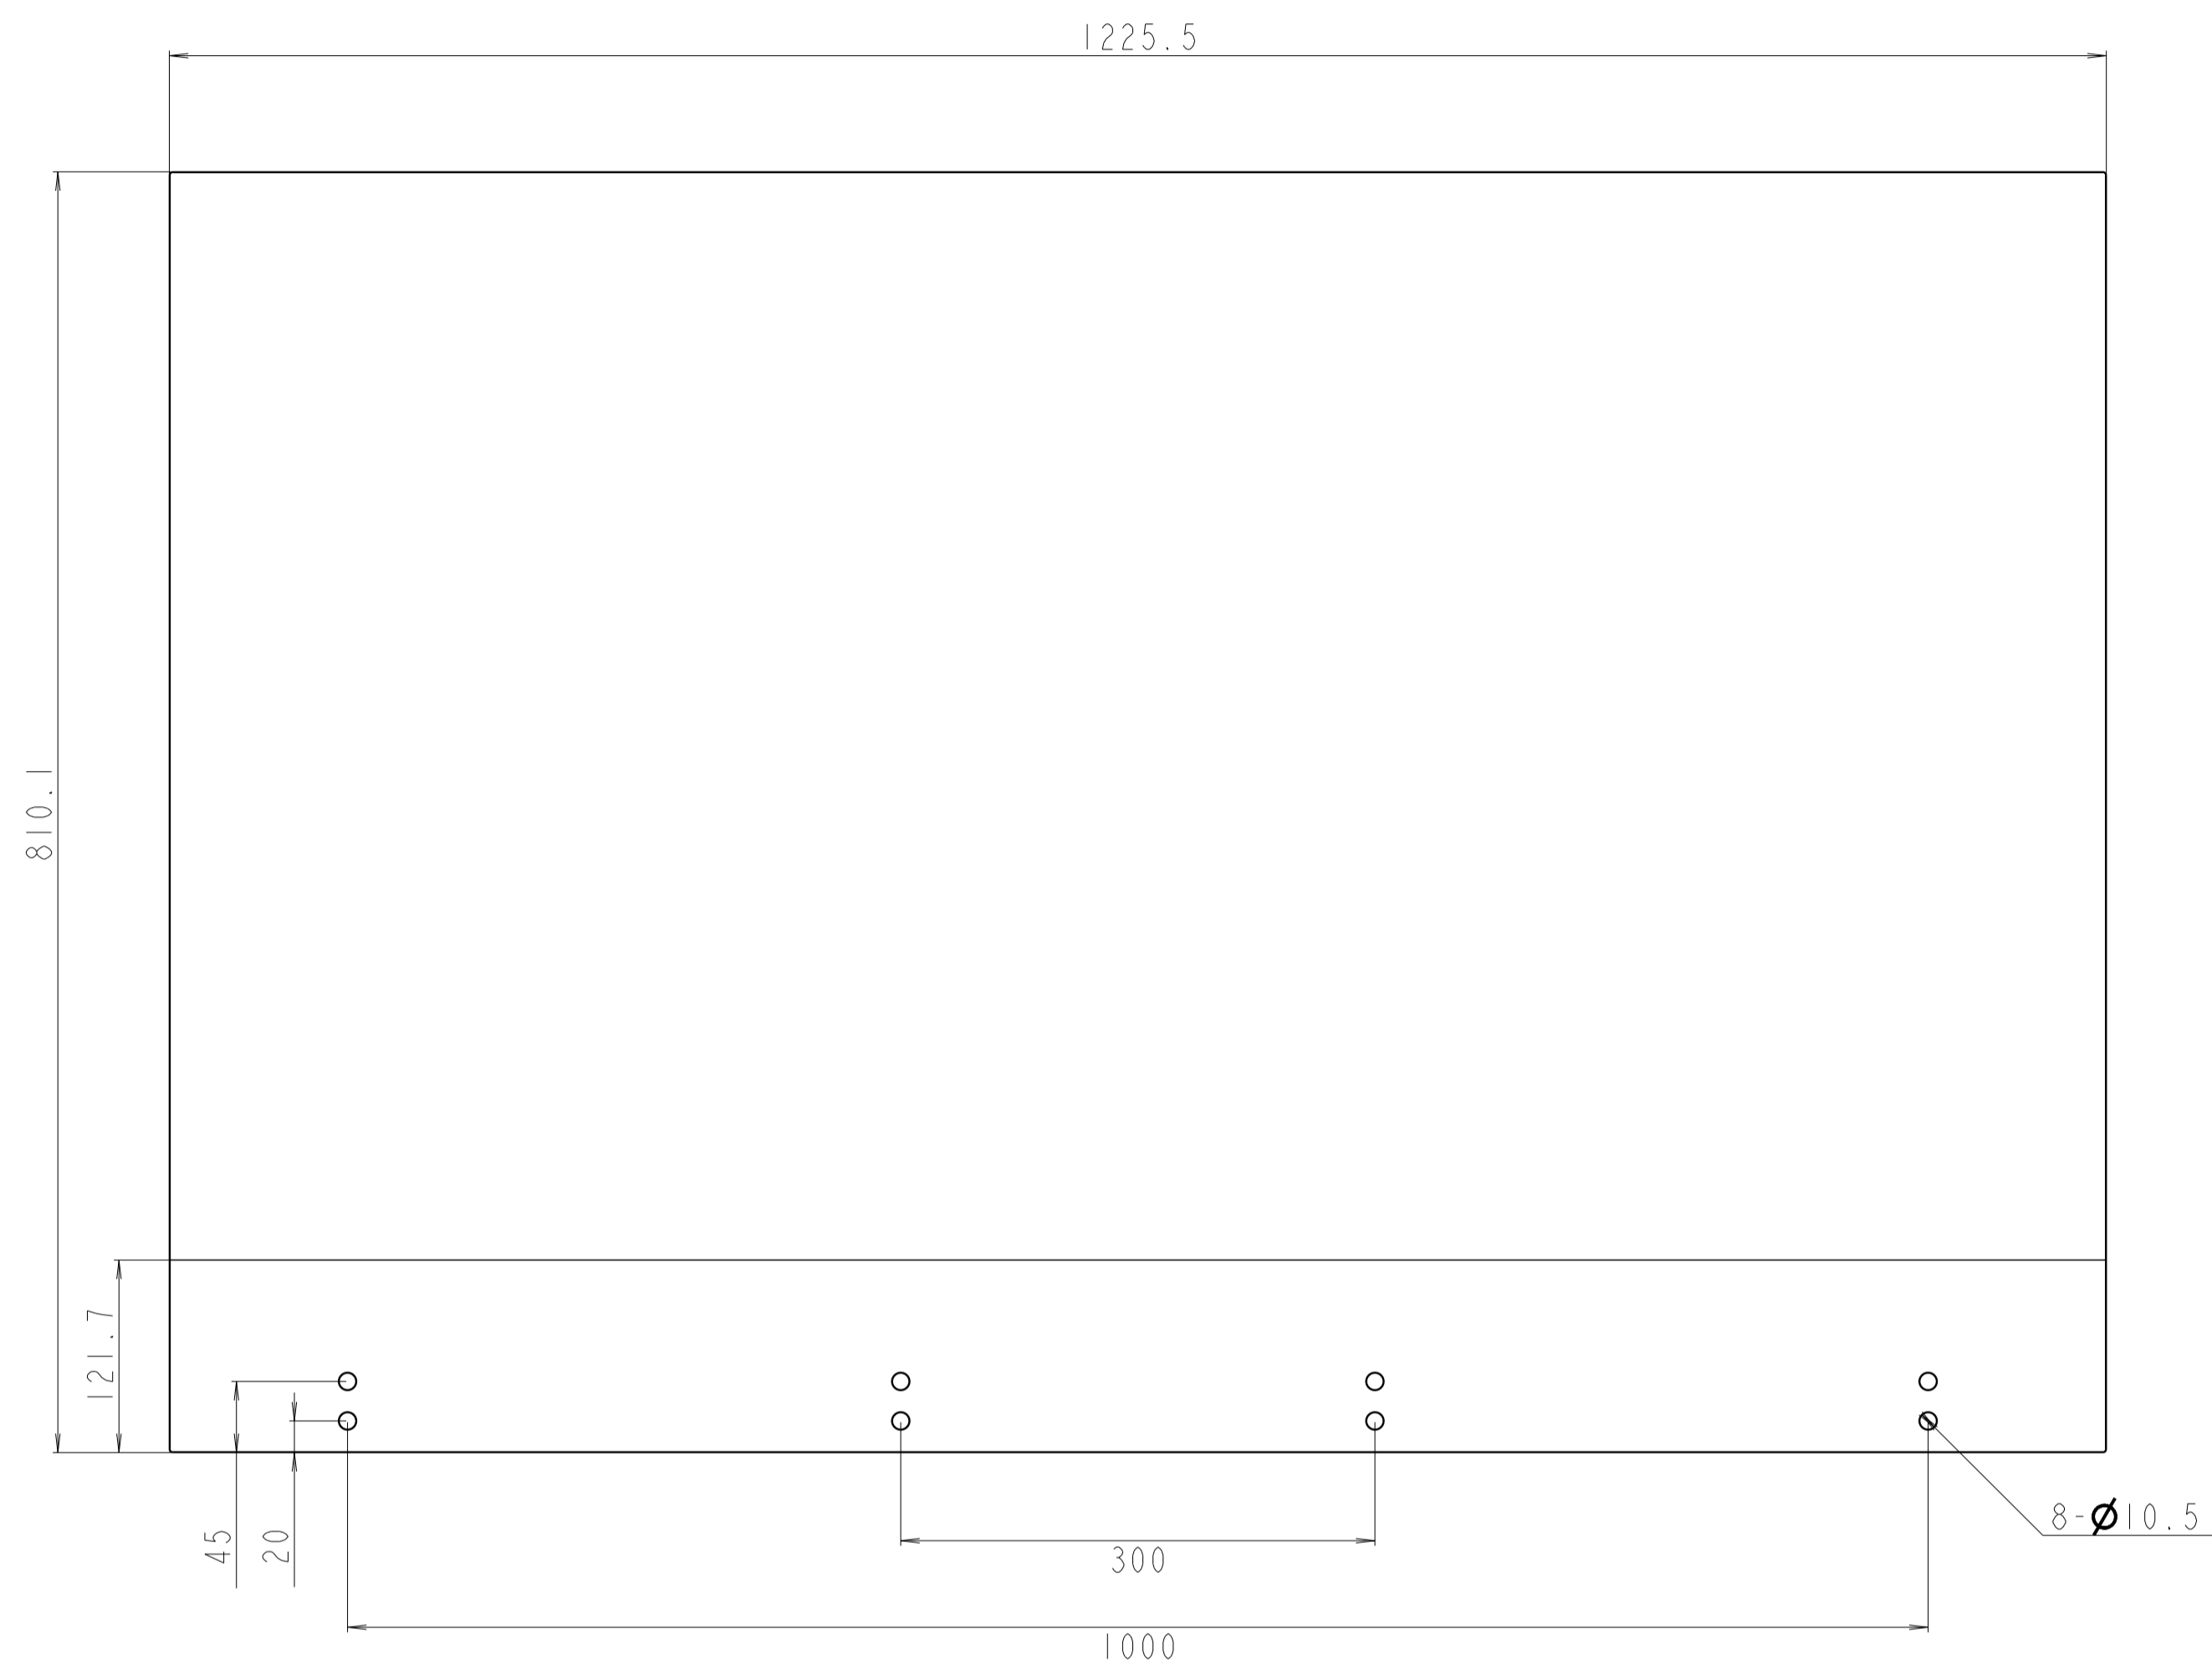

MODEL	55EW5G-A
SCALE	1/4
UNIT	mm

[DISPLAY]

[SIGNAGE BOX]