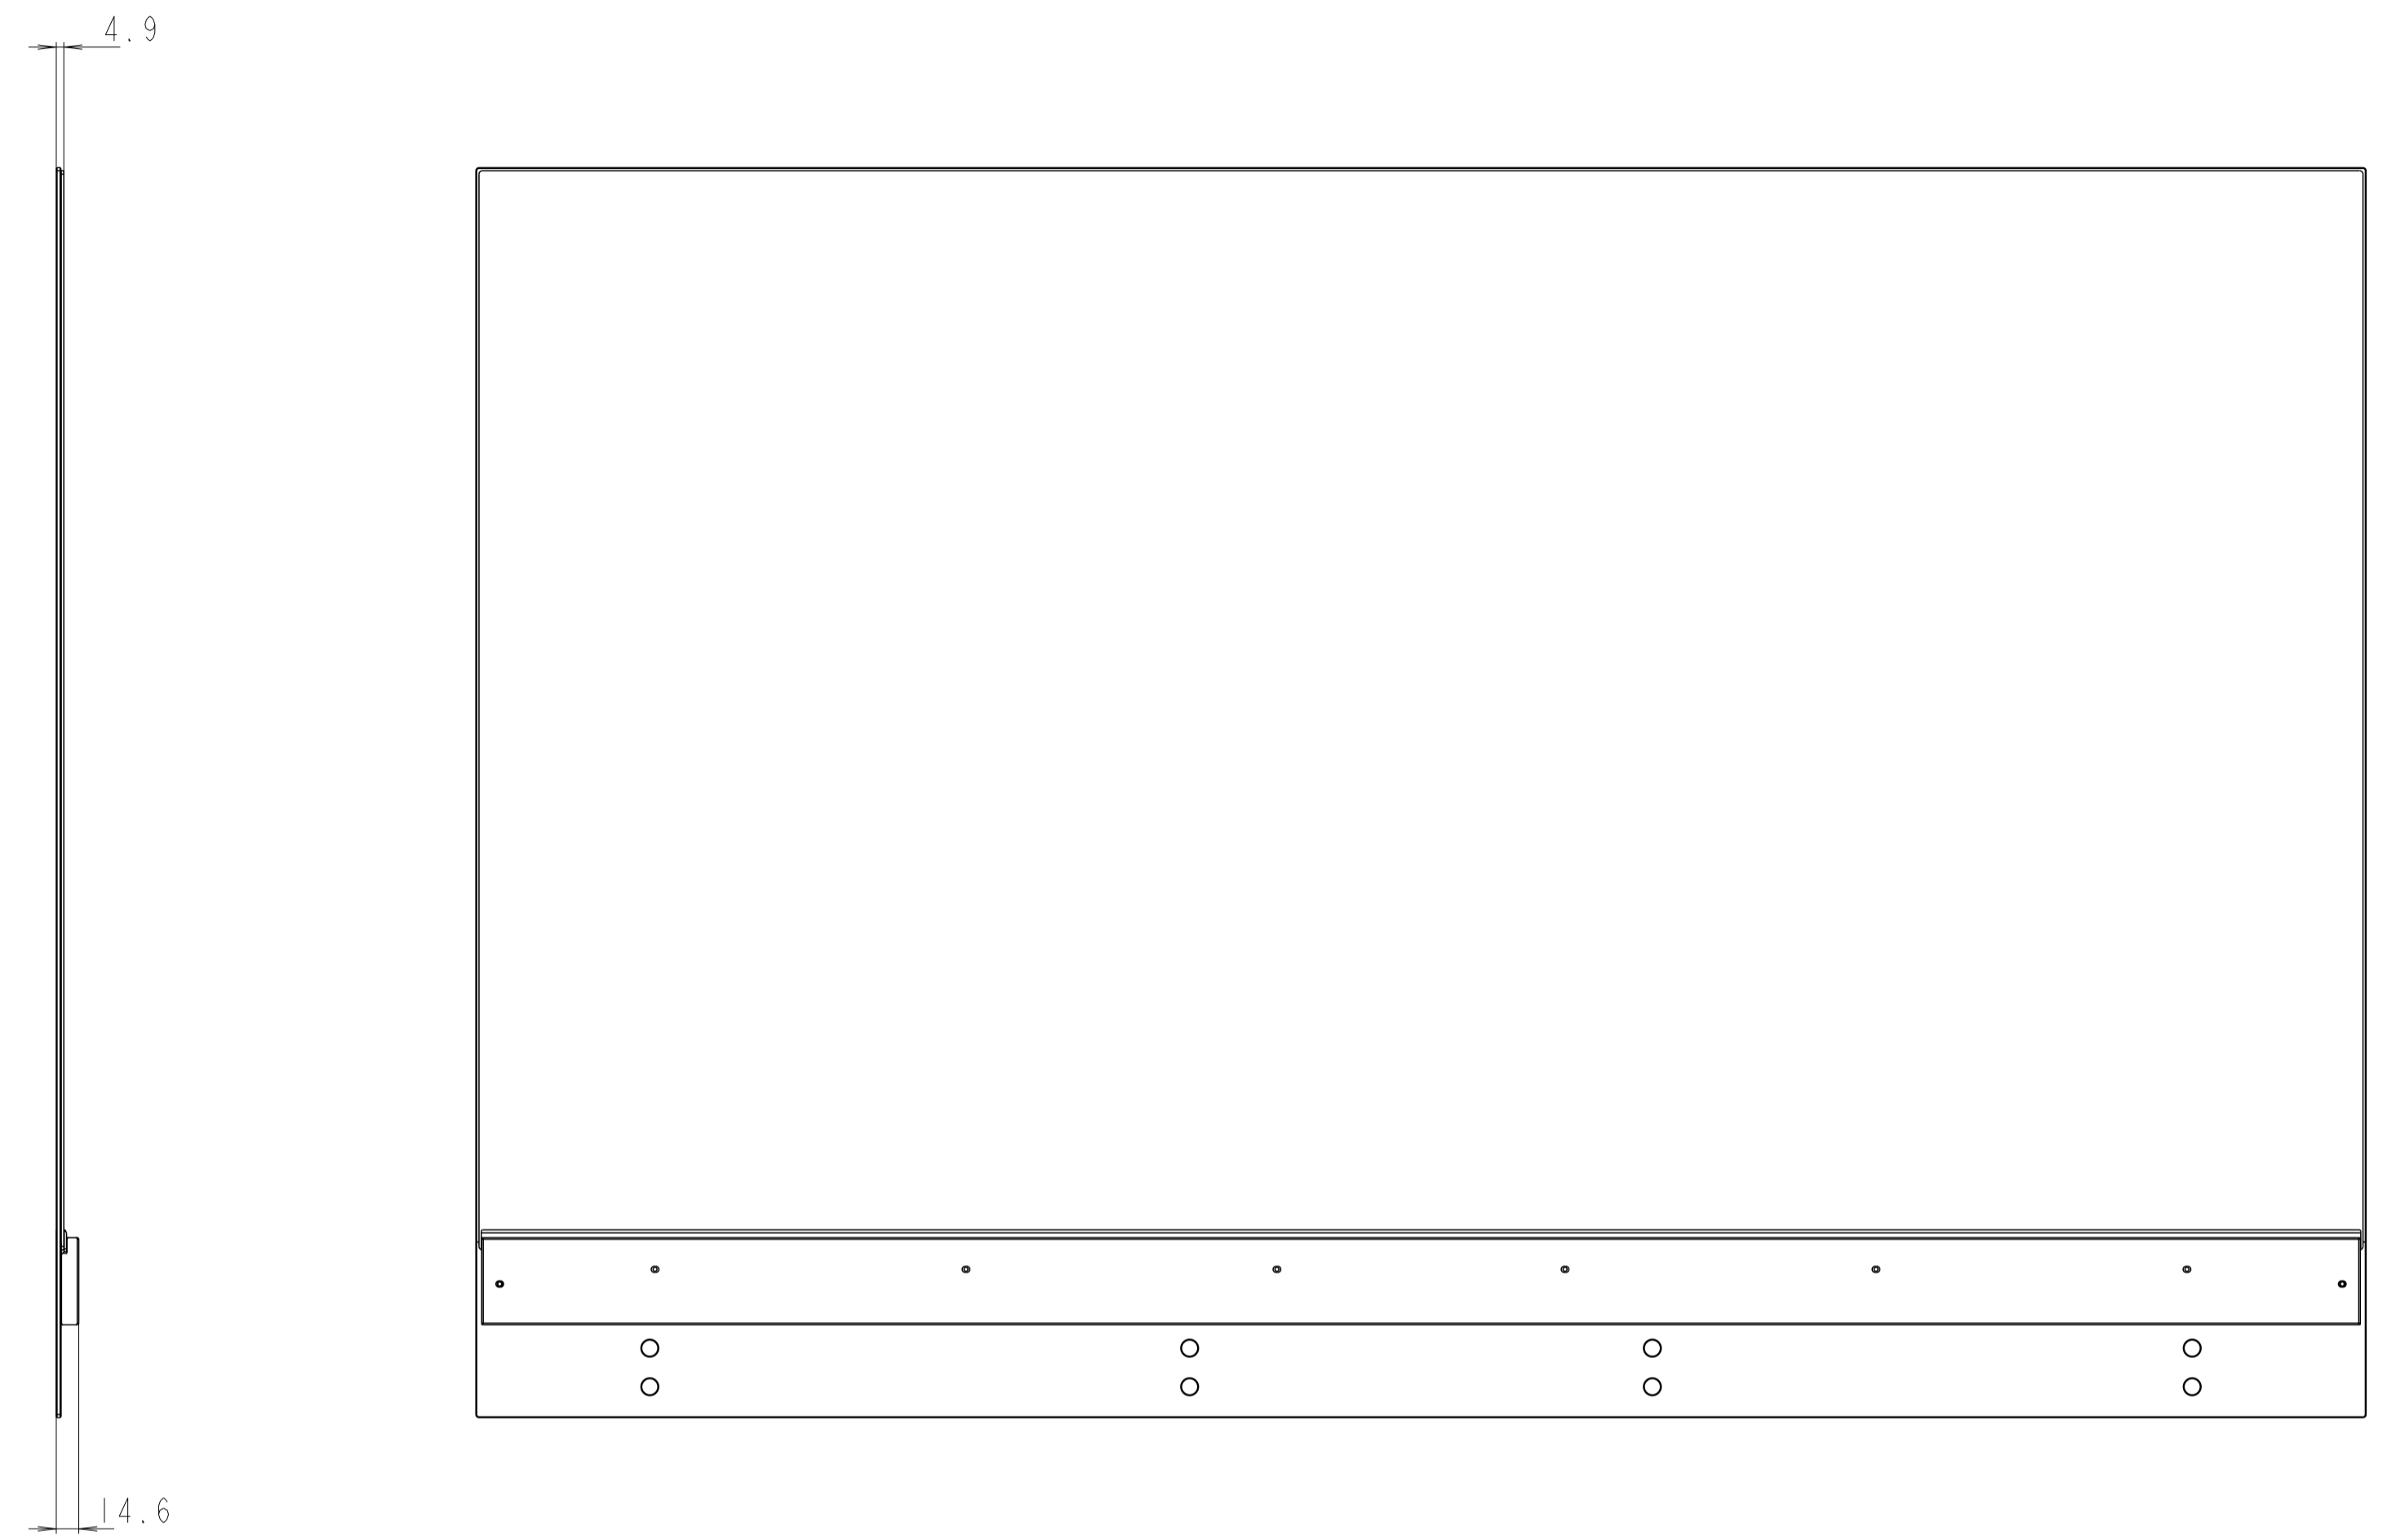

MODEL	55EW5G-A
SCALE	1/4
UNIT	mm

[DISPLAY]

[SIGNAGE BOX]