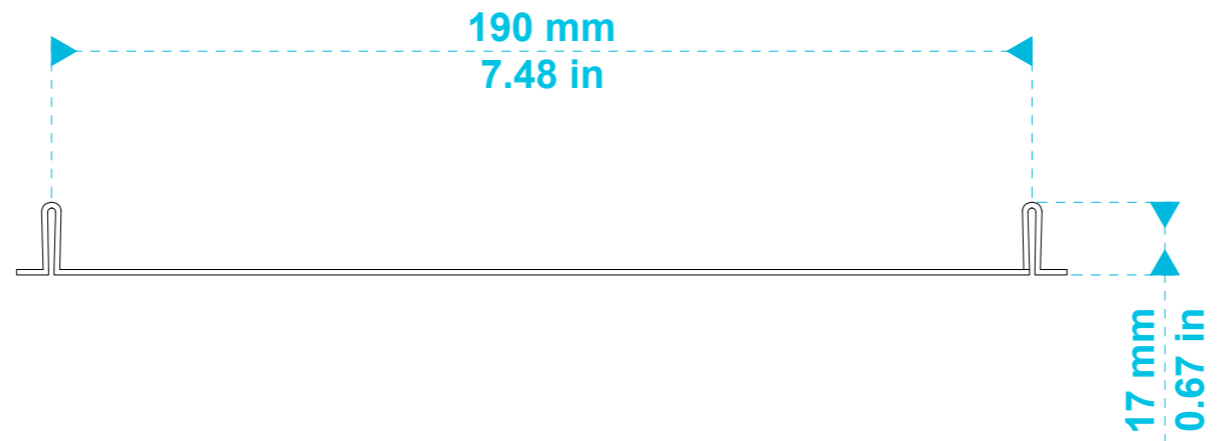

**model name**

CM20DTS

**product type**

built-in loudspeaker

**file modification date**

21<sup>st</sup> February 2019

**unit of measurement**

mm / in

**page**

1 / 2

model name	product type	file modification date	unit of measurement	page
tile rail and rail spacer	installation rails	21 <sup>st</sup> February 2019	mm / in	2 / 2