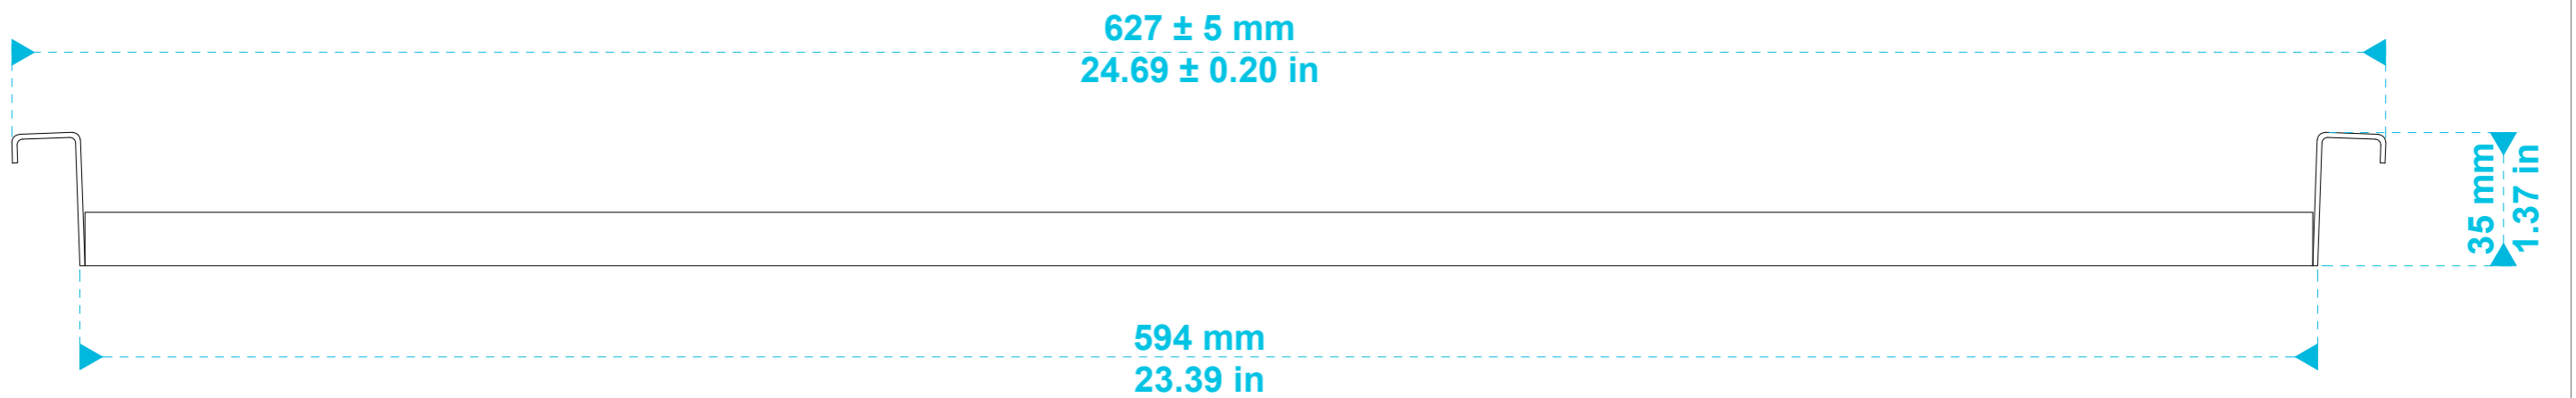

**model name**

CM20DTS

**product type**

built-in loudspeaker

**file modification date**

21<sup>st</sup> February 2019

**unit of measurement**

mm / in

**page**

1 / 2

model name	product type	file modification date	unit of measurement	page
tile rail and rail spacer	installation rails	21 <sup>st</sup> February 2019	mm / in	2 / 2