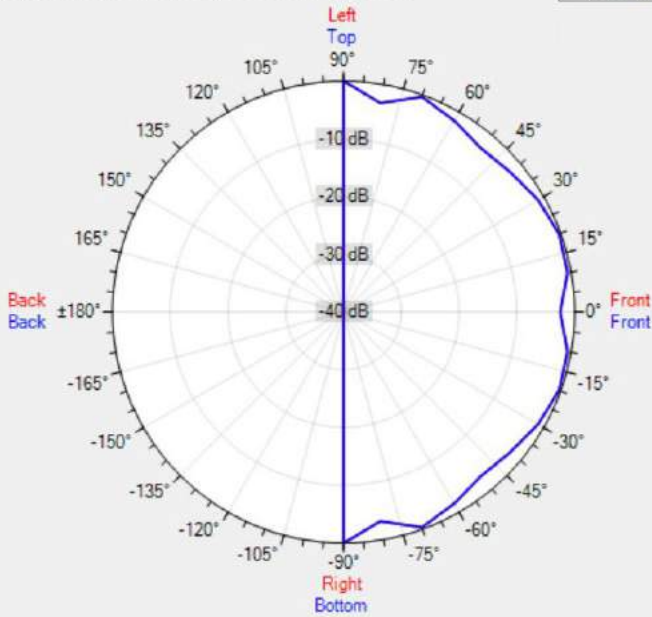

TECHNICAL SPECIFICATIONS

outside diameter in mm	105	depth in mm	74
cutout in mm	85	installation grip range in mm	1 - 15
loudspeaker system	dual cone	woofer size in inch	3
woofer cone material	coated paper	mounting system	2 springs
colour	white / black	100V transformer power taps in watts	6 - 3 - 1.5
70V transformer power taps in watts	6 - 3 - 1.5 - 0.75	impedance in ohms	16
low impedance dynamic power in watts	20	low impedance RMS power in watts	10
SPL 1W/1m in dB	87	max SPL 1m in dB	99
frequency response in Hz	120 - 18K	main construction material	steel
grille main material	aluminium	IP rating	
applicable low impedance	yes	applicable in 100V	yes
Vertical dispersion angle 1000 Hz	180°	closest RAL colour (subject to deviations)	RAL9010 (W) / RAL9011 (BL)
Net weight product in kg	0.35		

POLAR PLOTS

Data Shown: CM3T (Apart Audio)
 Display Parameters: Frequency: 1000Hz (1/24th Octave)

Horizontal
 Vertical

Data Shown: CM3T (Apart Audio)
 Display Parameters: Frequency: 2000Hz (1/24th Octave)