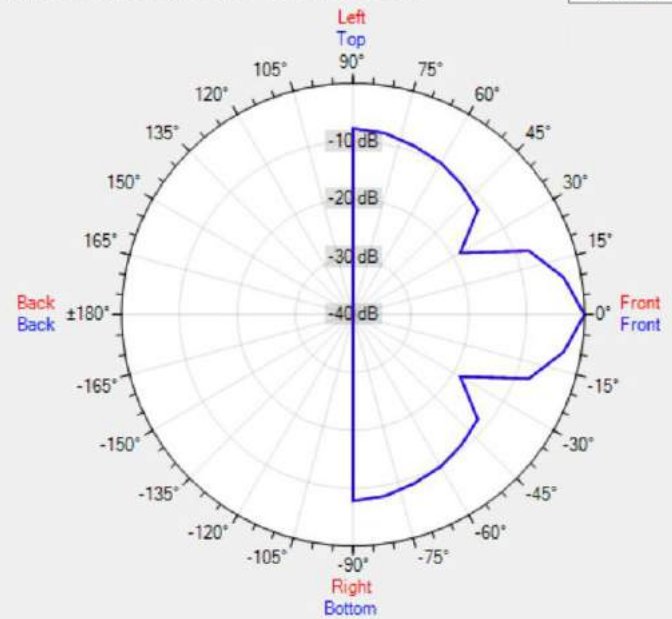

Data Shown: CM3T (Apart Audio)
Display Parameters: Frequency: 8000Hz (1/24th Octave)

Horizontal
Vertical