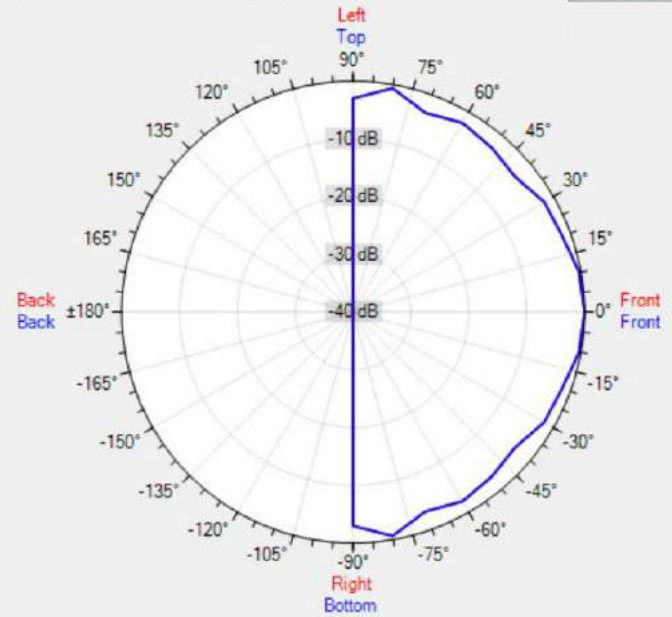

Data Shown: CM3T (Apart Audio)
Display Parameters: Frequency: 2000Hz (1/24th Octave)

Horizontal
Vertical