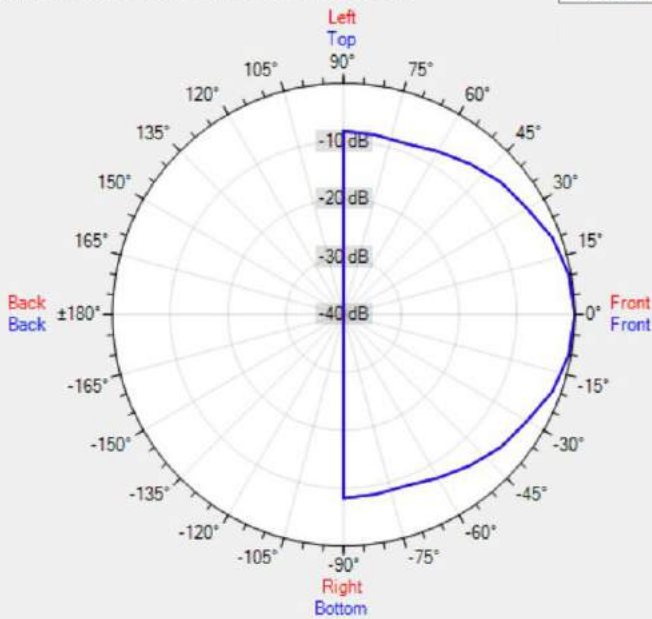

TECHNICAL SPECIFICATIONS

outside diameter in mm	105	depth in mm	74
cutout in mm	85	installation grip range in mm	1 - 15
loudspeaker system	dual cone	woofer size in inch	3
woofer cone material	coated paper	mounting system	2 springs
colour	white / black	100V transformer power taps in watts	6 - 3 - 1.5
70V transformer power taps in watts	6 - 3 - 1.5 - 0.75	impedance in ohms	16
low impedance dynamic power in watts	20	low impedance RMS power in watts	10
SPL 1W/1m in dB	87	max SPL 1m in dB	99
frequency response in Hz	120 - 18K	main construction material	steel
grille main material	aluminium	IP rating	
applicable low impedance	yes	applicable in 100V	yes
Vertical dispersion angle 1000 Hz	180°	closest RAL colour (subject to deviations)	RAL9010 (W) / RAL9011 (BL)
Net weight product in kg	0.35		

POLAR PLOTS

Data Shown: CM3T (Apart Audio)
 Display Parameters: Frequency: 1000Hz (1/24th Octave)

Horizontal
 Vertical

Data Shown: CM3T (Apart Audio)
 Display Parameters: Frequency: 2000Hz (1/24th Octave)

Horizontal
 Vertical

Data Shown: CM3T (Apart Audio)
 Display Parameters: Frequency: 4000Hz (1/24th Octave)

Horizontal
 Vertical

Data Shown: CM3T (Apart Audio)
 Display Parameters: Frequency: 8000Hz (1/24th Octave)