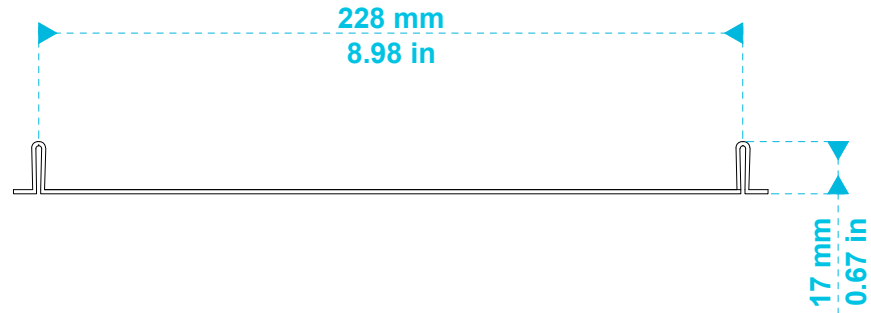

CUTOUT

model name

CM60DTD

product type

built-in loudspeaker

file modification date

21st February 2019

unit of measurement

mm / in

page

1 / 2

model name	product type	file modification date	unit of measurement	page
tile rail and rail spacer	installation rails	21 st February 2019	mm / in	2 / 2