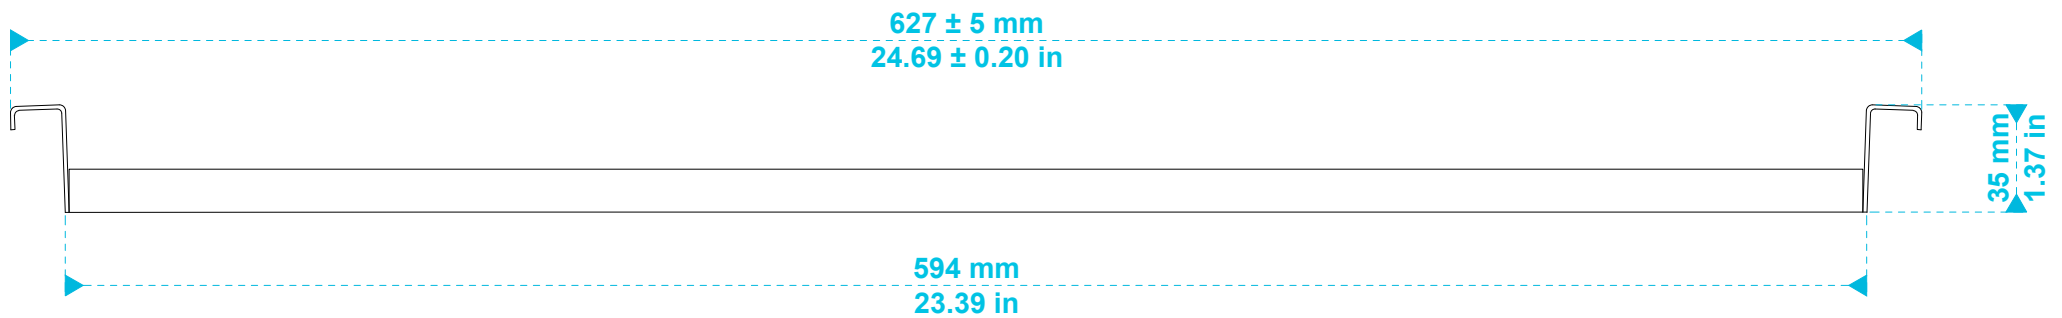

CUTOUT

model name

CM60DTD

product type

built-in loudspeaker

file modification date

21st February 2019

unit of measurement

mm / in

page

1 / 2

model name	product type	file modification date	unit of measurement	page
tile rail and rail spacer	installation rails	21 st February 2019	mm / in	2 / 2