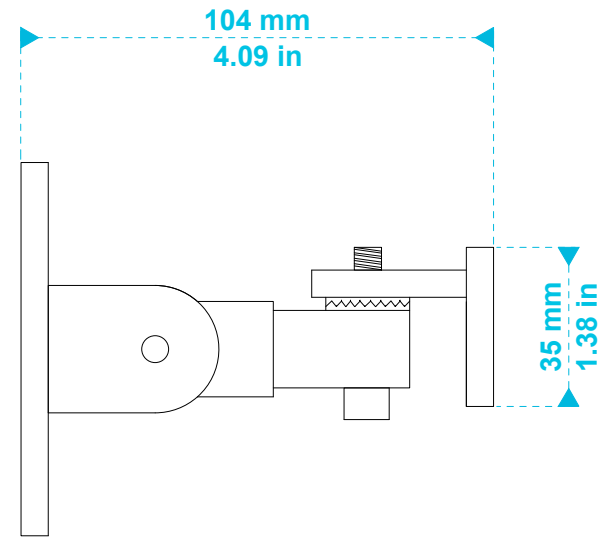

FRONT

SIDE

TOP

model name

COLSBRA

product type

loudspeaker bracket

file modification date

21<sup>st</sup> February 2019

unit of measurement

mm / in