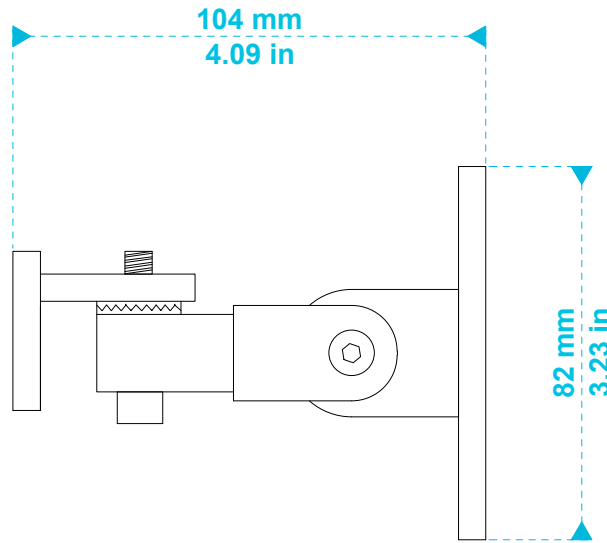

FRONT

SIDE

TOP

model name

COLSBRA

product type

loudspeaker bracket

file modification date

21<sup>st</sup> February 2019

unit of measurement

mm / in