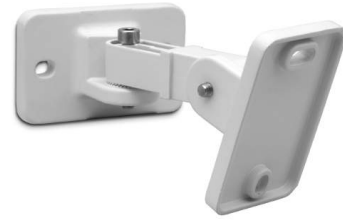

COLWBRA

Bracket for easy tilting and rotating of COLW sound columns

COLWBRA is an adjustable bracket for the Aart column speakers (COLW41, COLW81 and COLW101). This item is available as a separate accessory, and allows easy tilting and turning of the column speakers.

Sprocket hinges make sure the speakers stay in the angle the installer positioned them in.

The sprockets are fastened with allen screws.

The brackets are made of die cast aluminum, and the allen screws are out of stainless steel. In combination with the aluminum of Apart's column series this is your 100% rust free solution for in- and outdoor use!

TECHNICAL SPECIFICATIONS

height in mm	82	width in mm	52
depth in mm	130	colour	white
Net weight product (kg)	0,25		

MORE PICTURES