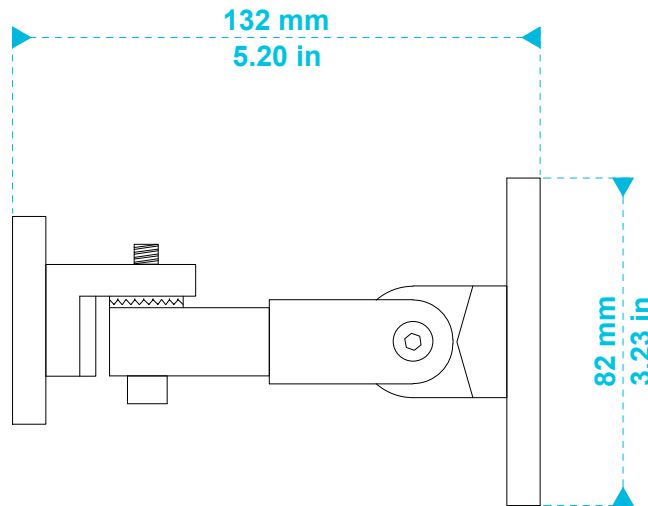

FRONT

SIDE

TOP

model name

COLWBRA

product type

loudspeaker bracket

file modification date

21st February 2019

unit of measurement

mm / in