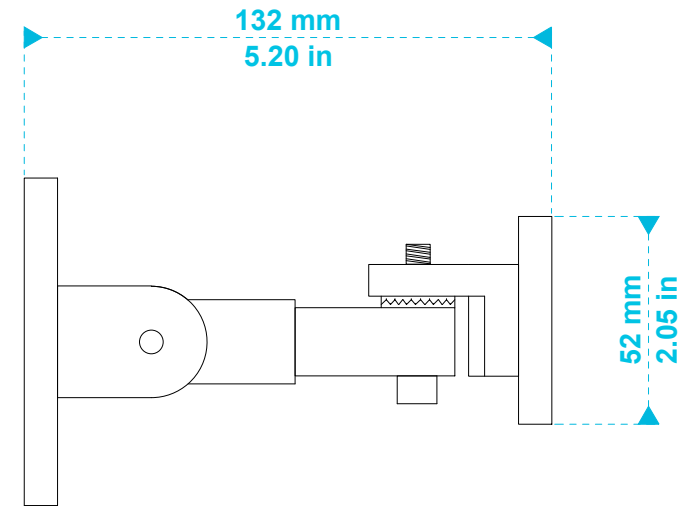

FRONT

SIDE

TOP

model name

COLWBRA

product type

loudspeaker bracket

file modification date

21st February 2019

unit of measurement

mm / in