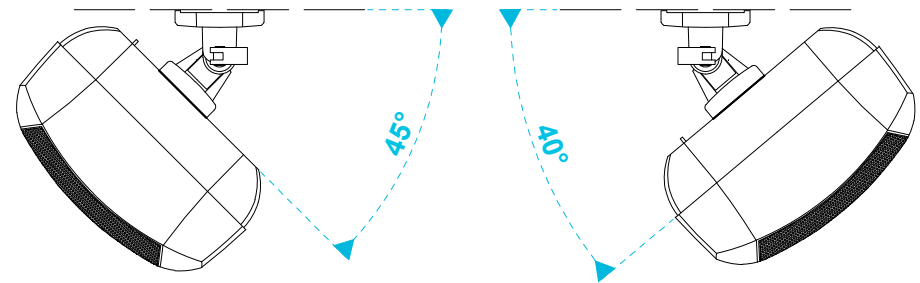

top view

model name

MASK4C horizontal mounting

product type

cabinet loudspeaker

file modification date

28th February 2019

unit of measurement

degrees