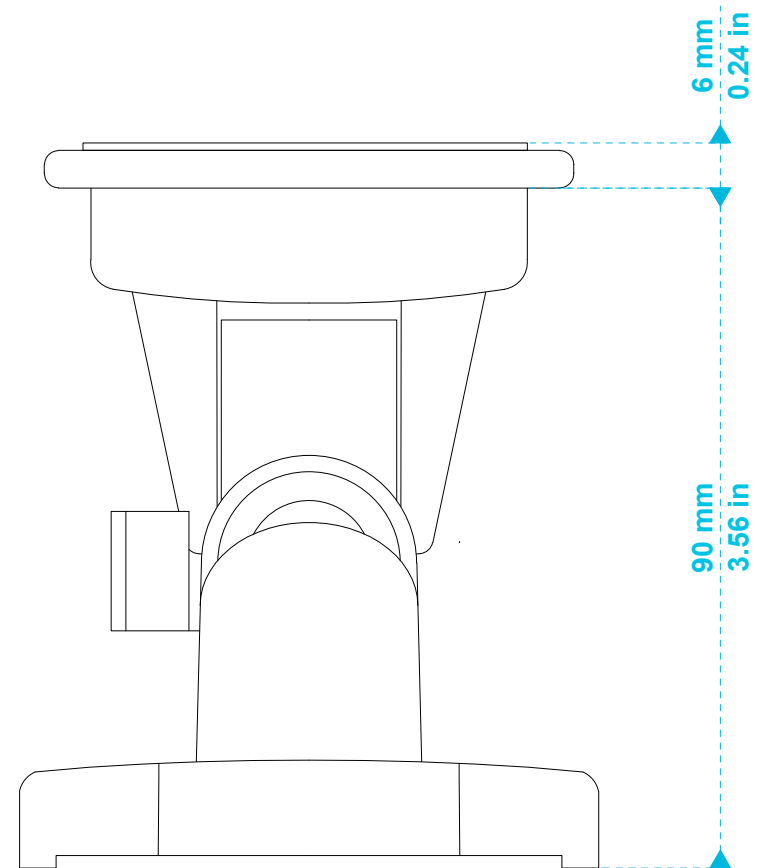

model name

MASKC bracket (side view)

product type

loudspeaker bracket

file modification date

21st February 2019

unit of measurement

mm / in

model name

MASKC bracket (top & bottom)

product type

loudspeaker bracket

file modification date

21st February 2019

unit of measurement

mm / in

unit of measurement

degrees

side view

top view

model name

product type

file modification date

unit of measurement