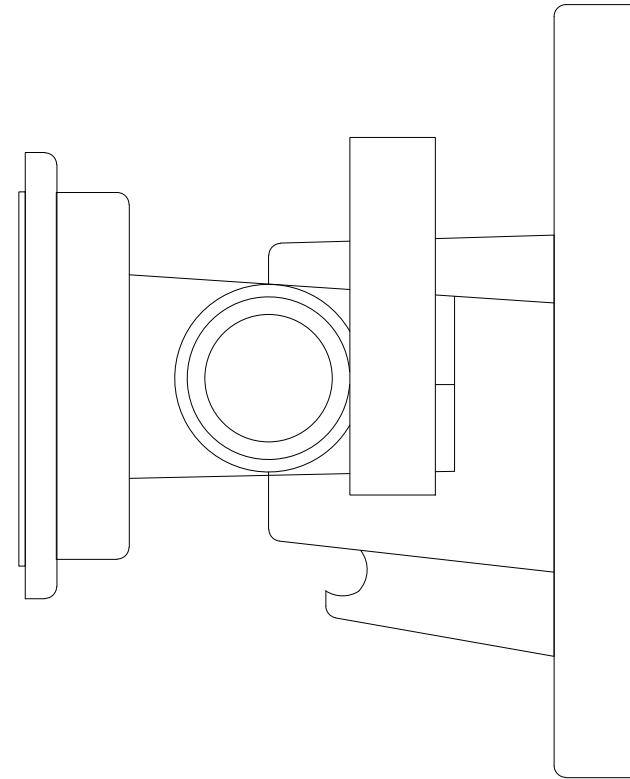

model name

product type

file modification date

unit of measurement

MASKC bracket (front view)

loudspeaker bracket

21st February 2019

mm / in

model name

MASKC bracket (side view)

product type

loudspeaker bracket

file modification date

21st February 2019

unit of measurement

mm / in