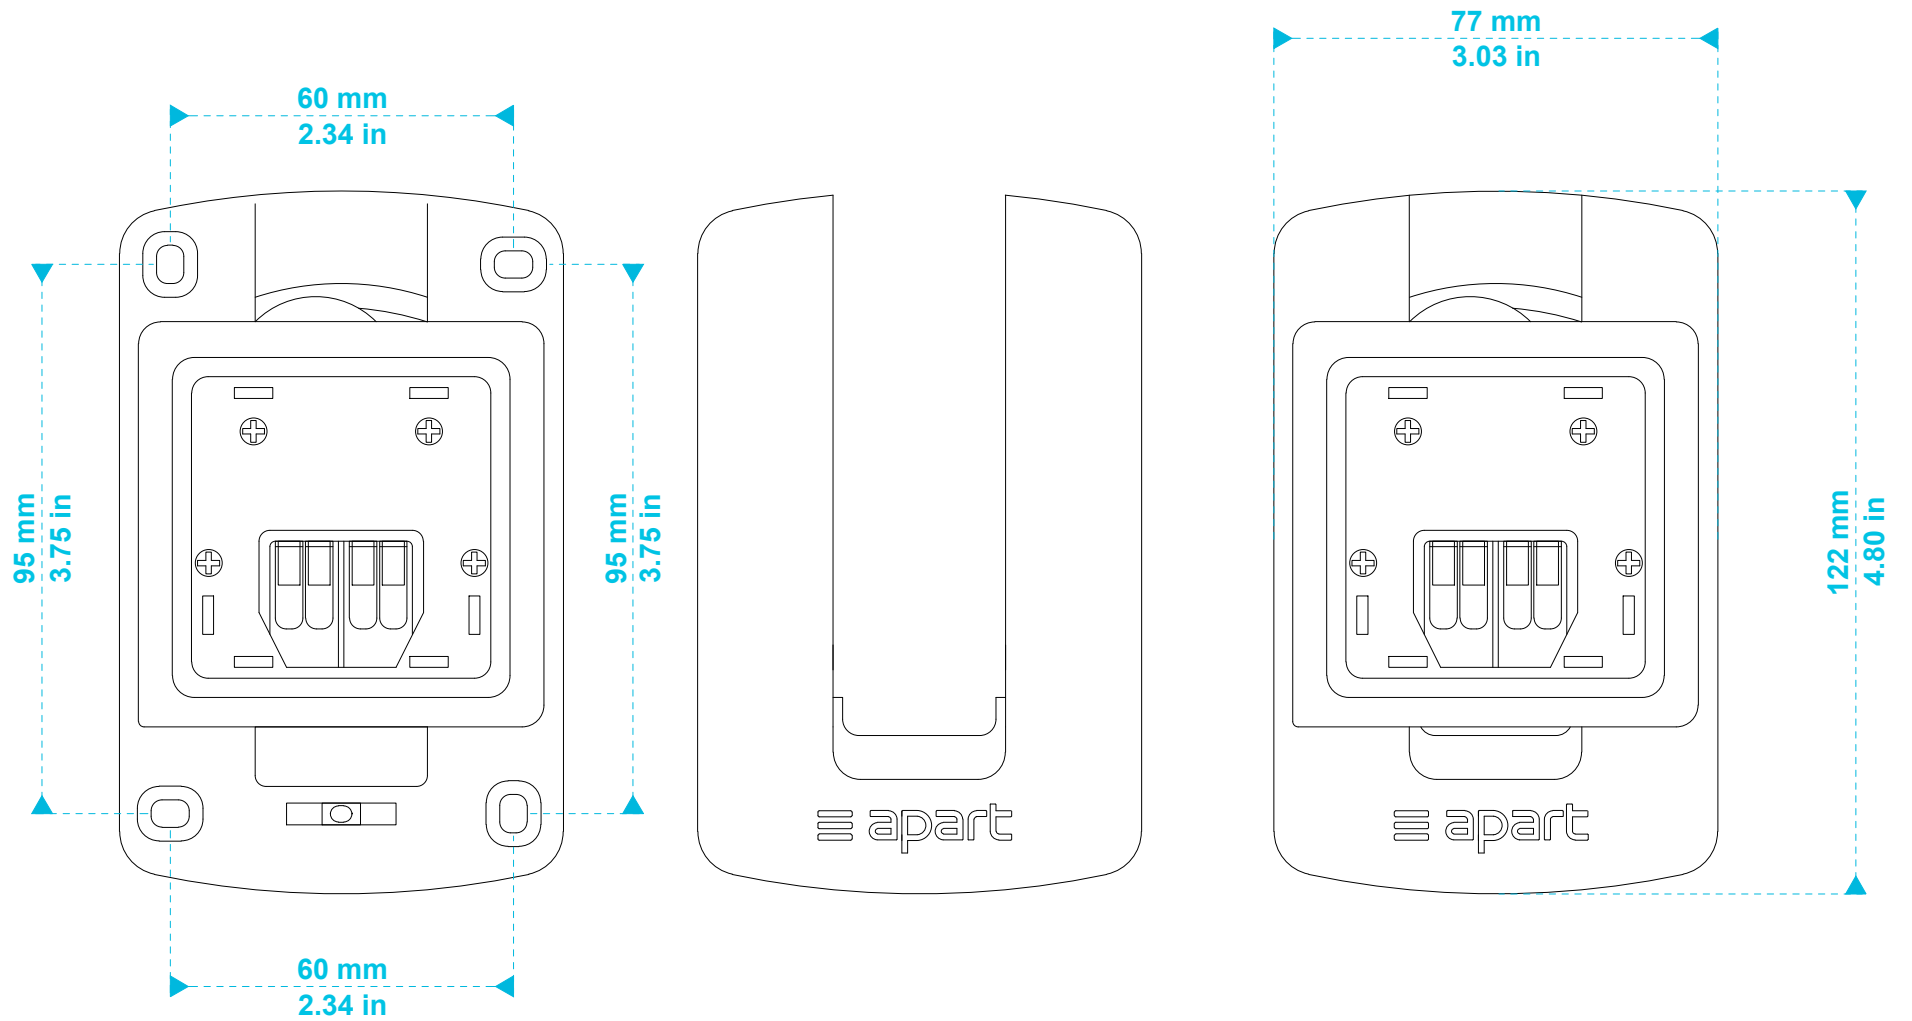

model name

product type

file modification date

unit of measurement

MASK4CT

cabinet loudspeaker

28th February 2019

mm / in

model name

product type

file modification date

unit of measurement

MASKC bracket (front view)

loudspeaker bracket

21st February 2019

mm / in

model name

MASKC bracket (side view)

product type

loudspeaker bracket

file modification date

21st February 2019

unit of measurement

mm / in

unit of measurement

degrees

side view

top view

model name

product type

file modification date

unit of measurement