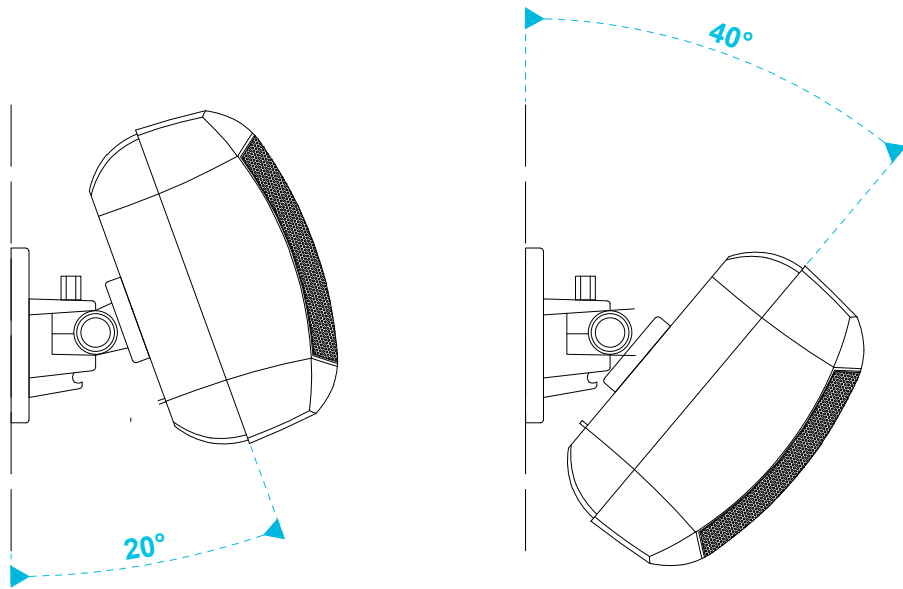

side view

top view

model name

MASK4C horizontal mounting

product type

cabinet loudspeaker

file modification date

28th February 2019

unit of measurement

degrees

side view

top view

model name

product type

file modification date

unit of measurement