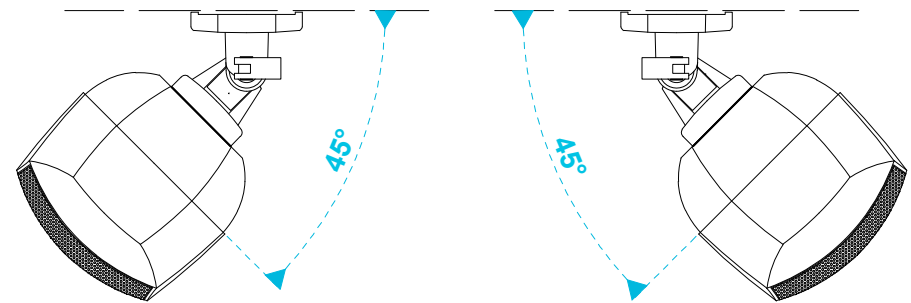

side view

top view

model name

MASK4C horizontal mounting

product type

cabinet loudspeaker

file modification date

28th February 2019

unit of measurement

degrees

side view

top view

model name

product type

file modification date

unit of measurement