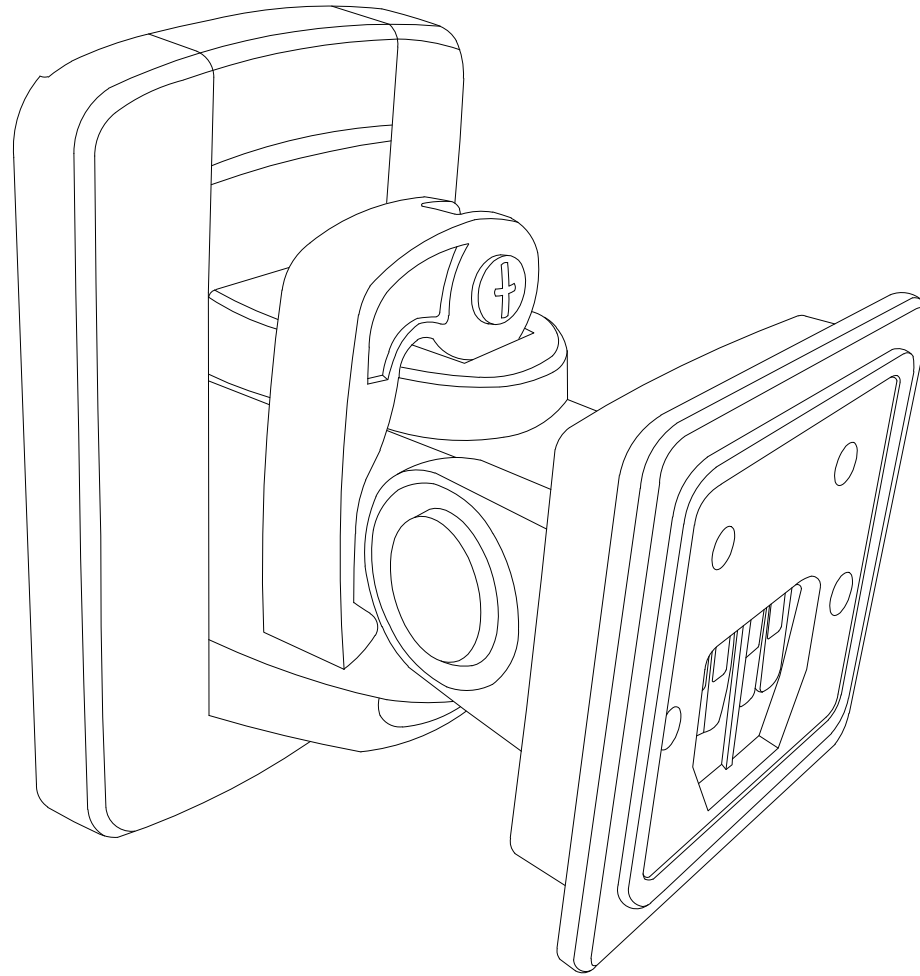

model name

MASKC bracket (top & bottom)

product type

loudspeaker bracket

file modification date

21st February 2019

unit of measurement

mm / in