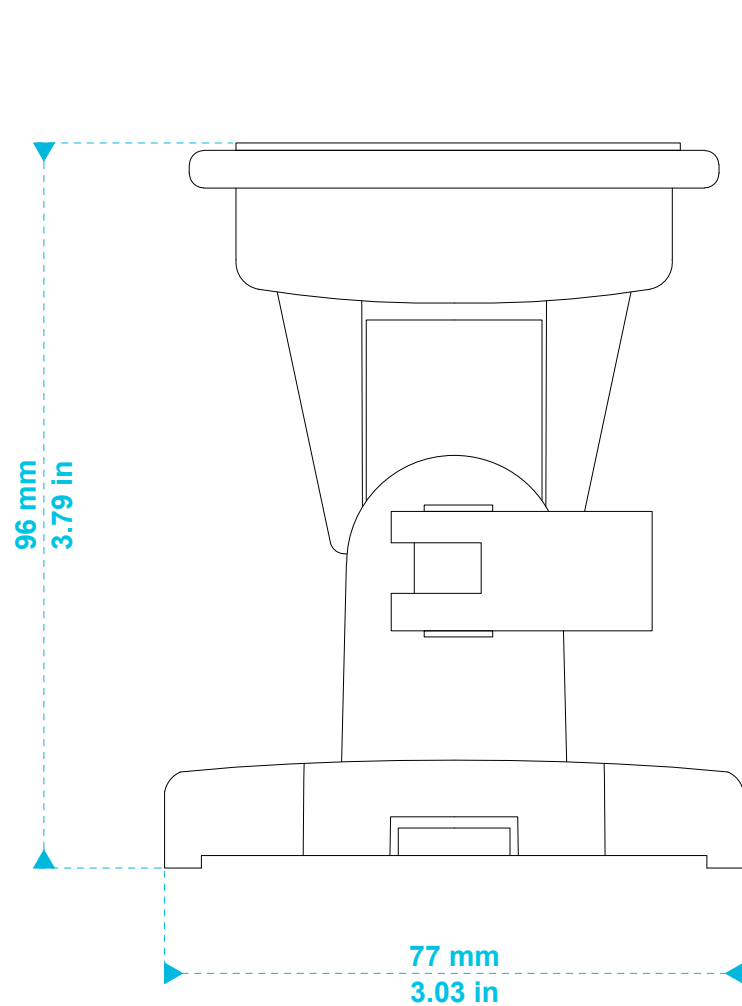

model name

MASKC bracket (side view)

product type

loudspeaker bracket

file modification date

21st February 2019

unit of measurement

mm / in

model name

MASKC bracket (top & bottom)

product type

loudspeaker bracket

file modification date

21st February 2019

unit of measurement

mm / in

unit of measurement

degrees

side view

top view

model name

product type

file modification date

unit of measurement