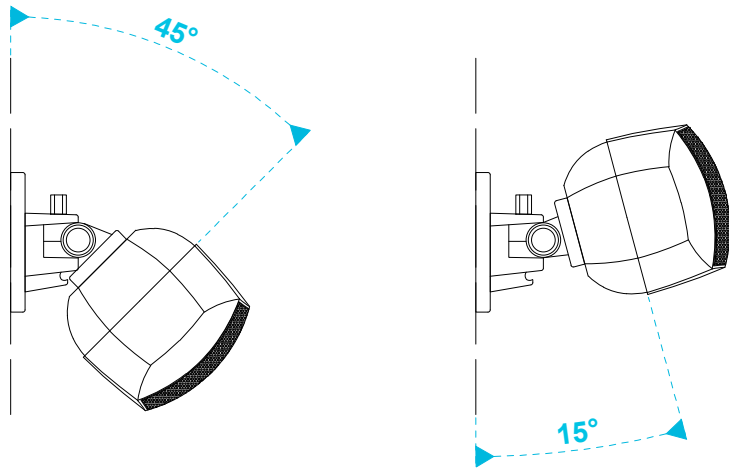

side view

top view

model name

MASK4C horizontal mounting

product type

cabinet loudspeaker

file modification date

28th February 2019

unit of measurement

degrees