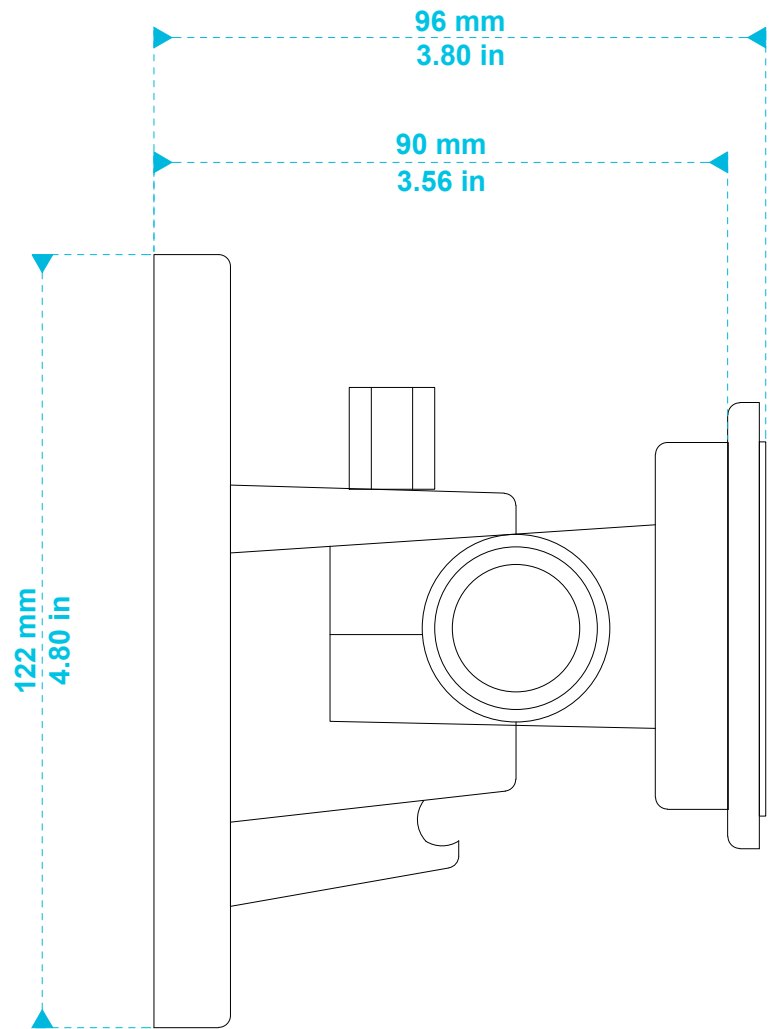

model name

product type

file modification date

unit of measurement

MASK4CT

cabinet loudspeaker

28th February 2019

mm / in

model name

product type

file modification date

unit of measurement

MASKC bracket (front view)

loudspeaker bracket

21st February 2019

mm / in

model name

MASKC bracket (side view)

product type

loudspeaker bracket

file modification date

21st February 2019

unit of measurement

mm / in

unit of measurement

degrees

side view

top view

model name

product type

file modification date

unit of measurement