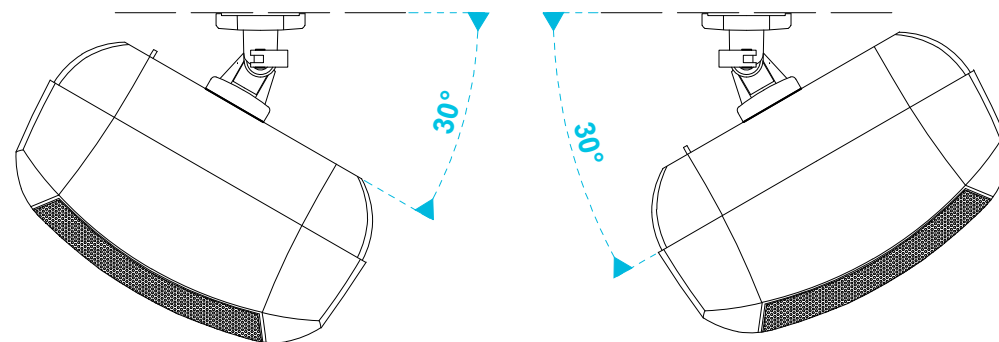

top view

model name

MASK6C horizontal mounting

product type

cabinet loudspeaker

file modification date

28th February 2019

unit of measurement

degrees