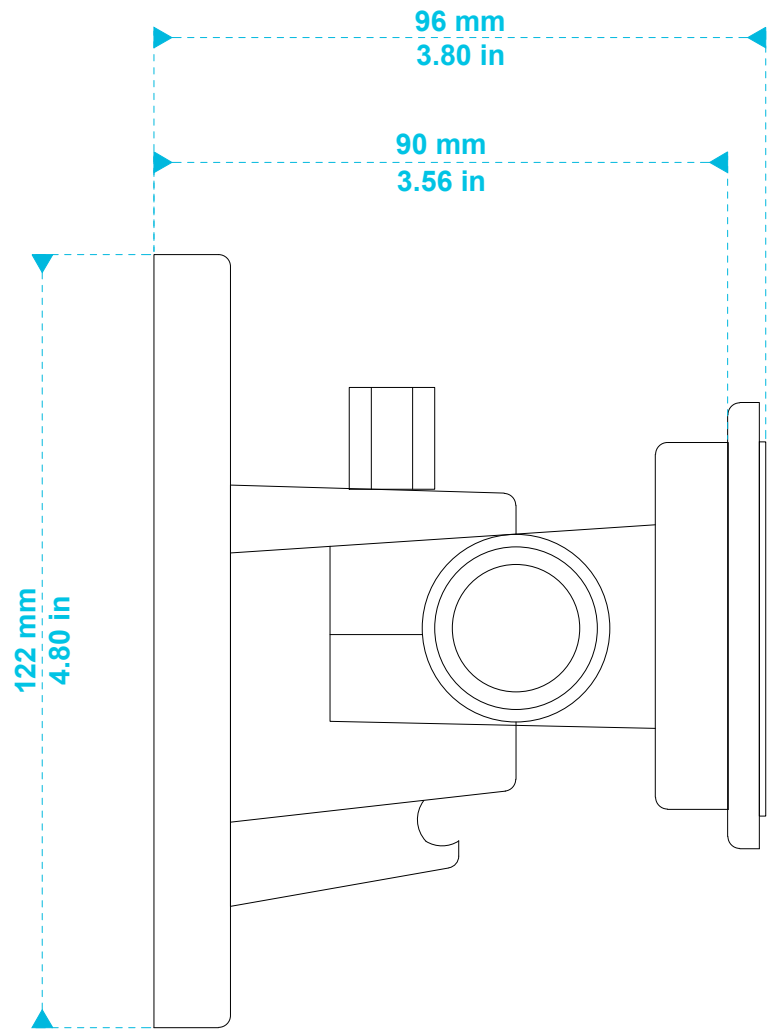

model name

MASK6CT

product type

cabinet loudspeaker

file modification date

28th February 2019

unit of measurement

mm

model name

product type

file modification date

unit of measurement

MASKC bracket (front view)

loudspeaker bracket

21st February 2019

mm / in

model name

MASKC bracket (side view)

product type

loudspeaker bracket

file modification date

21st February 2019

unit of measurement

mm / in

model name

MASKC bracket (top & bottom)

product type

loudspeaker bracket

file modification date

21st February 2019

unit of measurement

mm / in