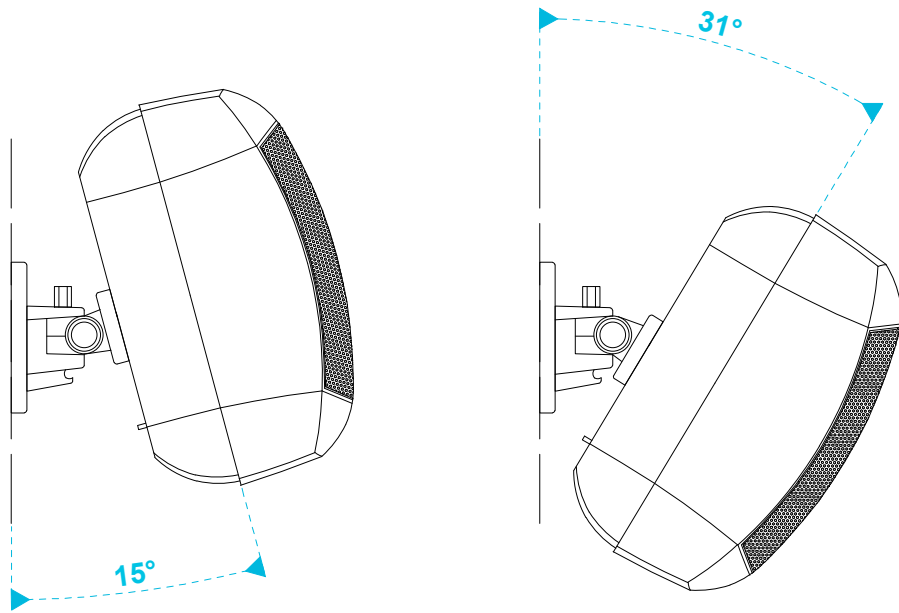

side view

top view

model name

MASK6C horizontal mounting

product type

cabinet loudspeaker

file modification date

28th February 2019

unit of measurement

degrees

side view

top view

model name

MASK6C vertical mounting

product type

cabinet loudspeaker