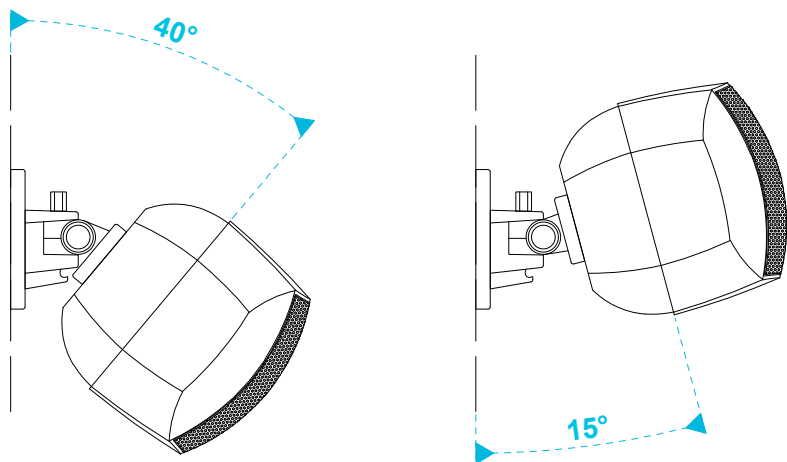

side view

top view

model name

MASK6C horizontal mounting

product type

cabinet loudspeaker

file modification date

28th February 2019

unit of measurement

degrees