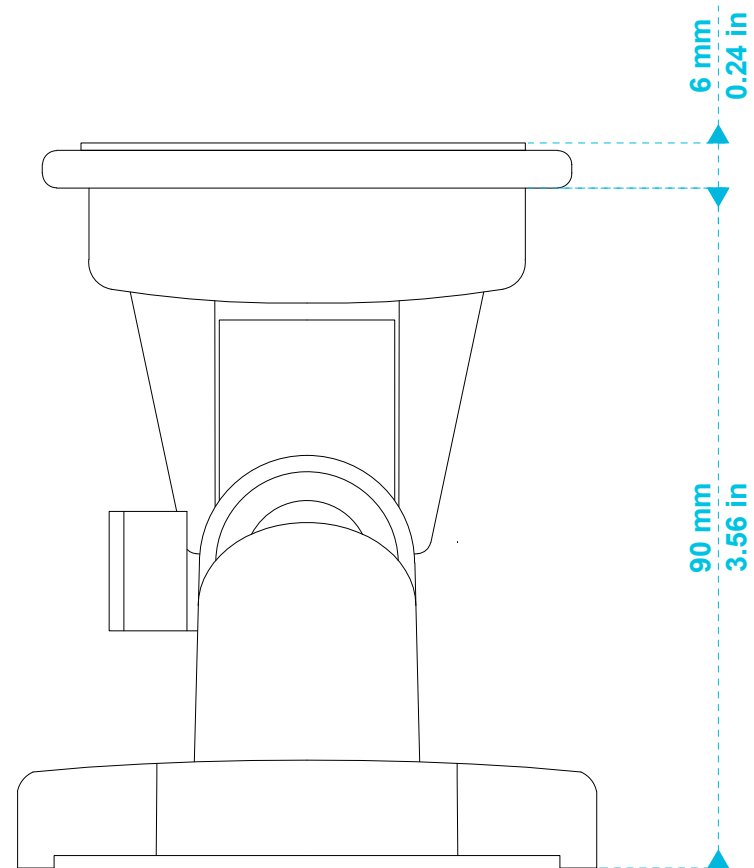

model name

MASKC bracket (side view)

product type

loudspeaker bracket

file modification date

21st February 2019

unit of measurement

mm / in