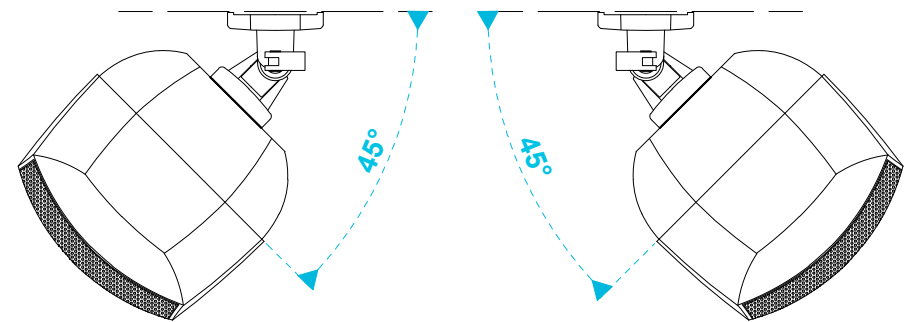

side view

top view

model name

MASK6C horizontal mounting

product type

cabinet loudspeaker

file modification date

28th February 2019

unit of measurement

degrees

side view

top view

model name

MASK6C vertical mounting

product type

cabinet loudspeaker