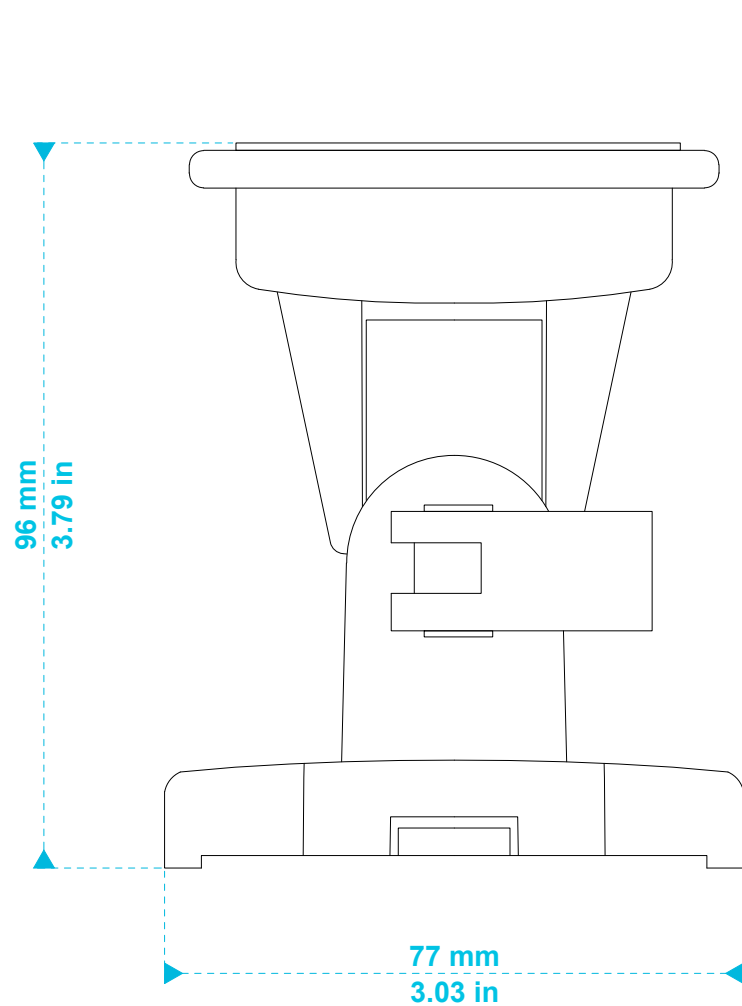

model name

MASKC bracket (side view)

product type

loudspeaker bracket

file modification date

21st February 2019

unit of measurement

mm / in

model name

MASKC bracket (top & bottom)

product type

loudspeaker bracket

file modification date

21st February 2019

unit of measurement

mm / in

unit of measurement

degrees

side view

top view

model name

MASK6C vertical mounting

product type

cabinet loudspeaker