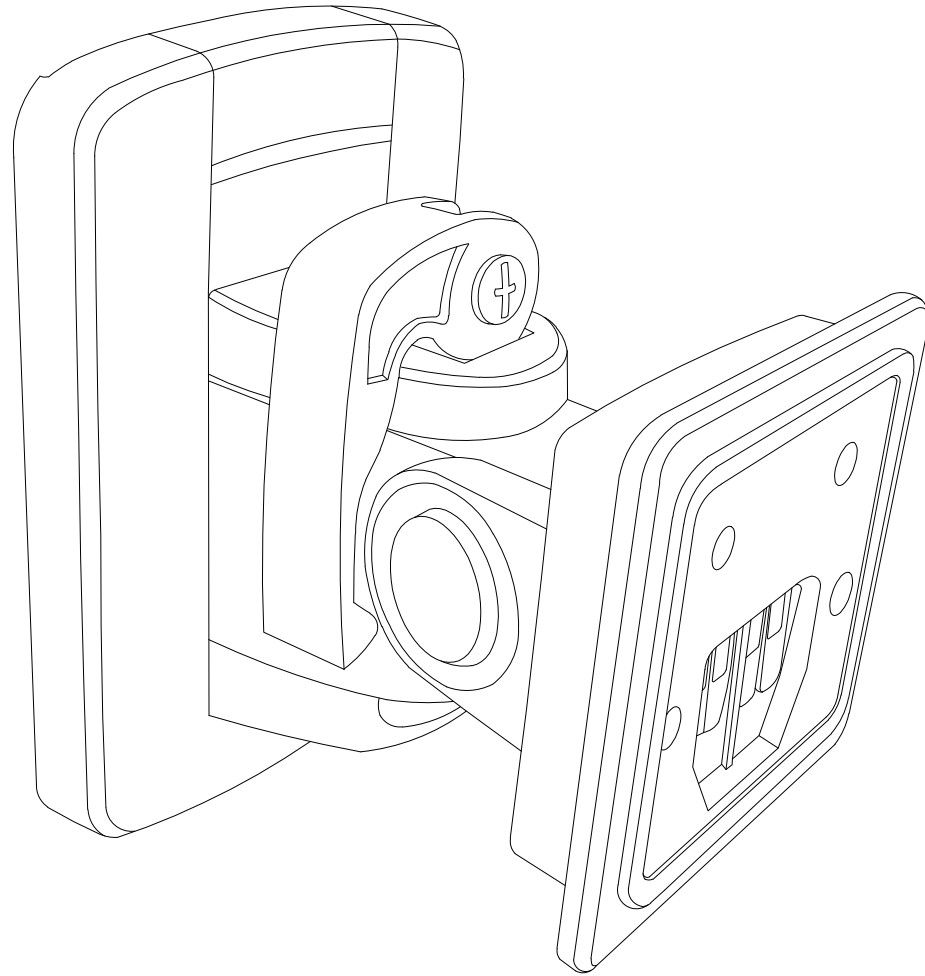

model name

MASKC bracket (top & bottom)

product type

loudspeaker bracket

file modification date

21st February 2019

unit of measurement

mm / in