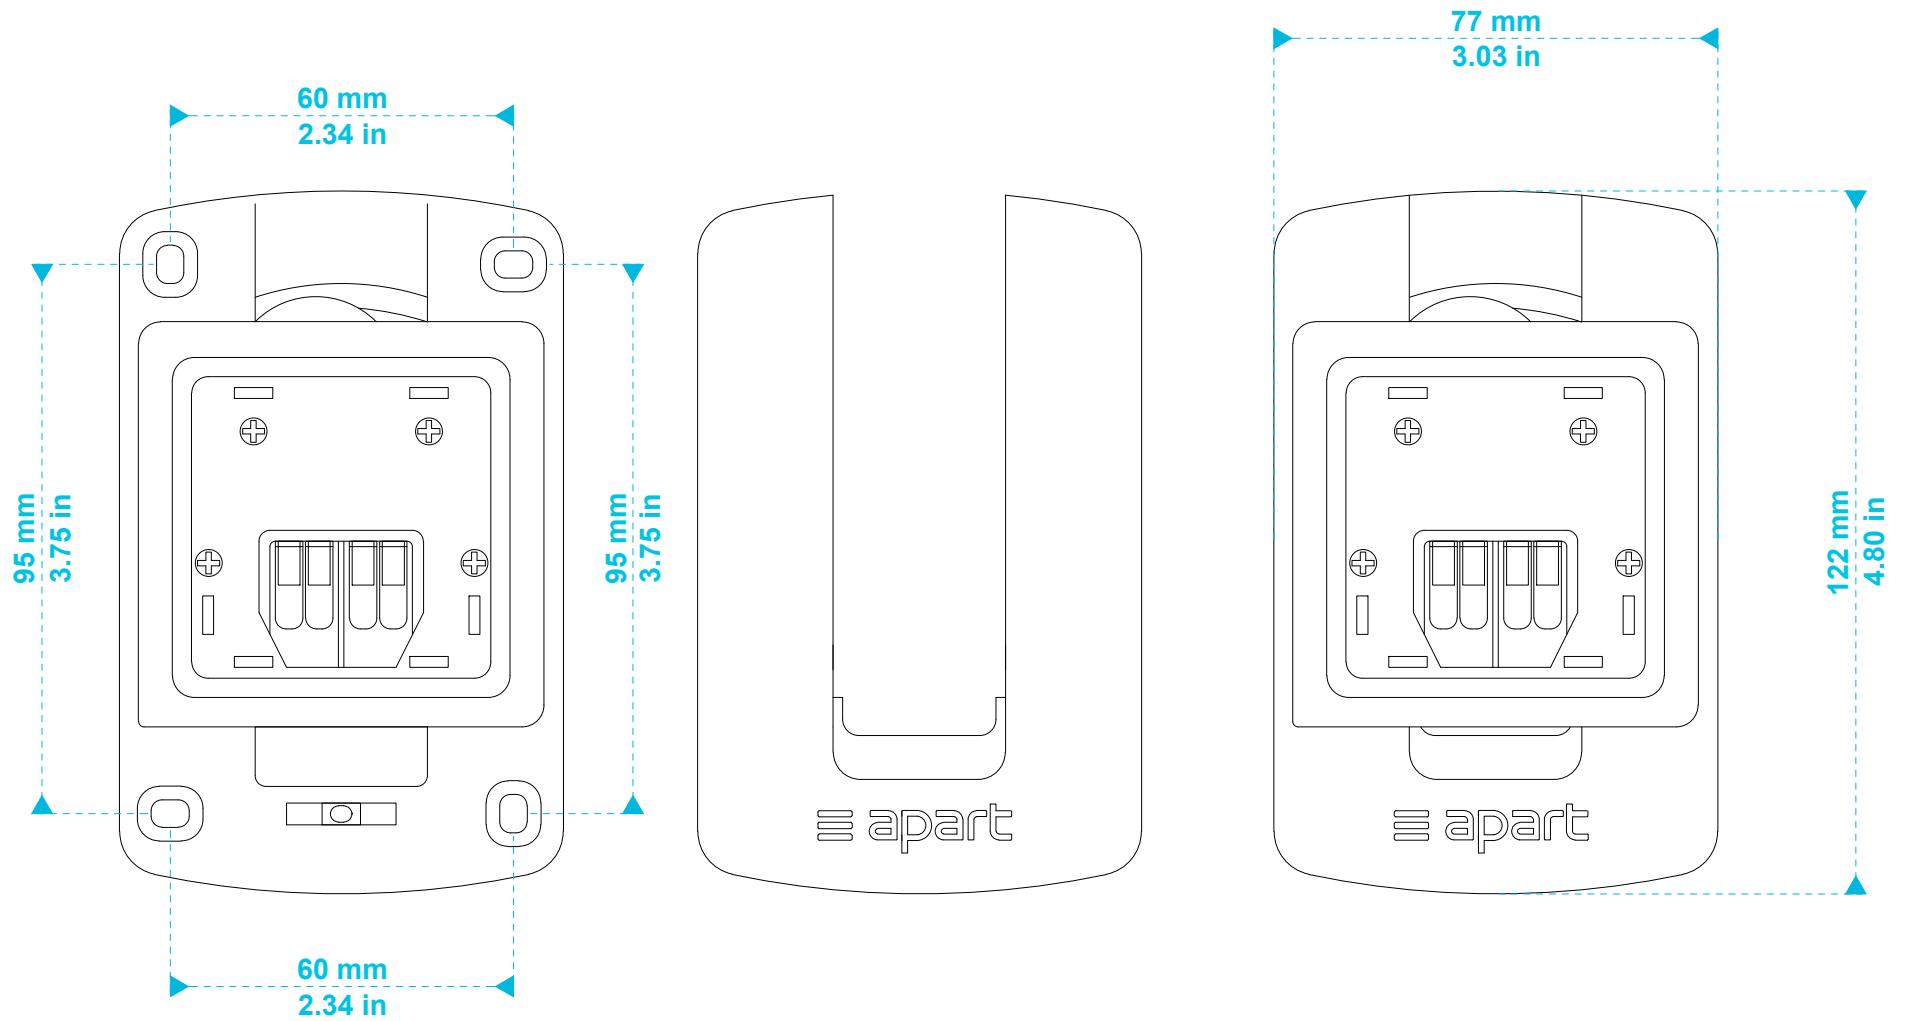

model name

MASK6CT

product type

cabinet loudspeaker

file modification date

28th February 2019

unit of measurement

mm

model name

product type

file modification date

unit of measurement

MASKC bracket (front view)

loudspeaker bracket

21st February 2019

mm / in

model name

MASKC bracket (side view)

product type

loudspeaker bracket

file modification date

21st February 2019

unit of measurement

mm / in

unit of measurement

degrees

side view

top view

model name

MASK6C vertical mounting

product type

cabinet loudspeaker