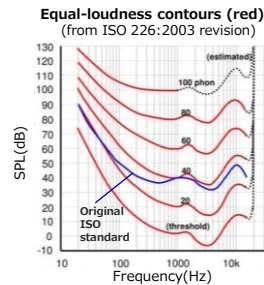

Design concepts that match your business

- Available in the popular black or white colour.
- Beautiful from all sides allowing freedom in installation.
- Available per piece, you can select an odd number according to the space size.
- Compatible with various commercially available ceiling mounts. It is also convenient for replacing speakers.