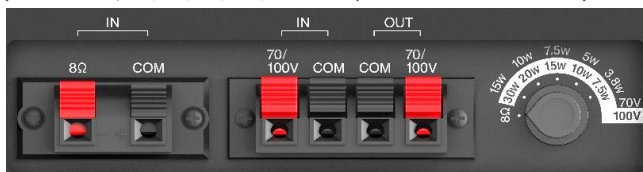

Enjoy music without getting tired of it

- Based on psychoacoustics, it suppresses sound pressure in the most sensitive frequency ranges. Resulting in less stress for store employees who are exposed to music for a long time.
- Having a horizontally opposed dual tweeter structure, enables the mid-to-high range sound to be as clear as conversations with customers, even at high volumes.

Easy to use, both at high and low impedance

- Uses a multi-tap transformer that can switch the output. (50W at 8Ω, 30/20/15/10 / 7.5W tap at 100V transmission)

SMS6.3 Main specifications

Unit size	16cm woofer, 5cm tweeter x 2
Input power	100W (program), 50W (pink noise)
Impedance	8Ω, 70V/100V Compatible
Tap settings	100V Playback : 30, 20, 15, 10, 7.5W 70V Playback : 15, 10, 7.5, 5, 3.8W
SPL at 1W/1m	81dB / W / m
Frequency	40Hz - 20kHz (-10dB, semi-free space)
Input terminal	Push type (70V/100V is IN/OUT)
Screw size for brackets	M6 x 4 (100mm pitch, 60mm pitch)
Recommended brackets (Ceiling)	MMK Company : MSB-DS1 (optional)
Mounting flexibility	Vertical +18 ~ -45° (MSB-DS1 whilst in use)
Dimensions	W360 x H225 x D265mm (w/o protrusions)
Weight (pcs)	5.7kg
Colour	Black (SMS6.3B), White (SMS6.3W)
JAN/EAN	Black 4573488680027 White 4573488680034