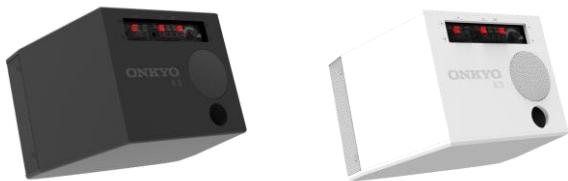

Creating an immersive sound

- The horizontally aligned dual tweeter structure with tweeters on the back of the speaker diffuses the sound via the corners and walls of the commercial space.
- A natural blanket of sound even in monaural reproduction, reduction of differences in volume, and creates an atmosphere of being surrounded by sound.

Enjoy music without getting tired of it

- Based on psychoacoustics, it suppresses sound pressure in the most sensitive frequency ranges. Resulting in less stress for store employees who are exposed to music for a long time.
- Having a horizontally opposed dual tweeter structure, enables the mid-to-high range sound to be as clear as conversations with customers, even at high volumes.

Design concepts that match your business

- Available in the popular black or white colour.
- Beautiful from all sides allowing freedom in installation.
- Available per piece, you can select an odd number according to the space size.
- Compatible with various commercially available ceiling mounts. It is also convenient for replacing speakers.

Easy to use, both at high and low impedance

- Uses a multi-tap transformer that can switch the output. (50W at 8Ω, 30/20/15/10 / 7.5W tap at 100V transmission)

SMS6.3 Main specifications

Unit size	16cm woofer, 5cm tweeter x 2
Input power	100W (program), 50W (pink noise)
Impedance	8Ω, 70V/100V Compatible
Tap settings	100V Playback : 30, 20, 15, 10, 7.5W 70V Playback : 15, 10, 7.5, 5, 3.8W
SPL at 1W/1m	81dB / W / m
Frequency	40Hz - 20kHz (-10dB, semi-free space)
Input terminal	Push type (70V/100V is IN/OUT)
Screw size for brackets	M6 x 4 (100mm pitch, 60mm pitch)
Recommended brackets (Ceiling)	MMK Company : MSB-DS1 (optional)
Mounting flexibility	Vertical +18 ~ -45° (MSB-DS1 whilst in use)
Dimensions	W360 x H225 x D265mm (w/o protrusions)
Weight (pcs)	5.7kg
Colour	Black (SMS6.3B), White (SMS6.3W)
JAN/EAN	Black 4573488680027 White 4573488680034