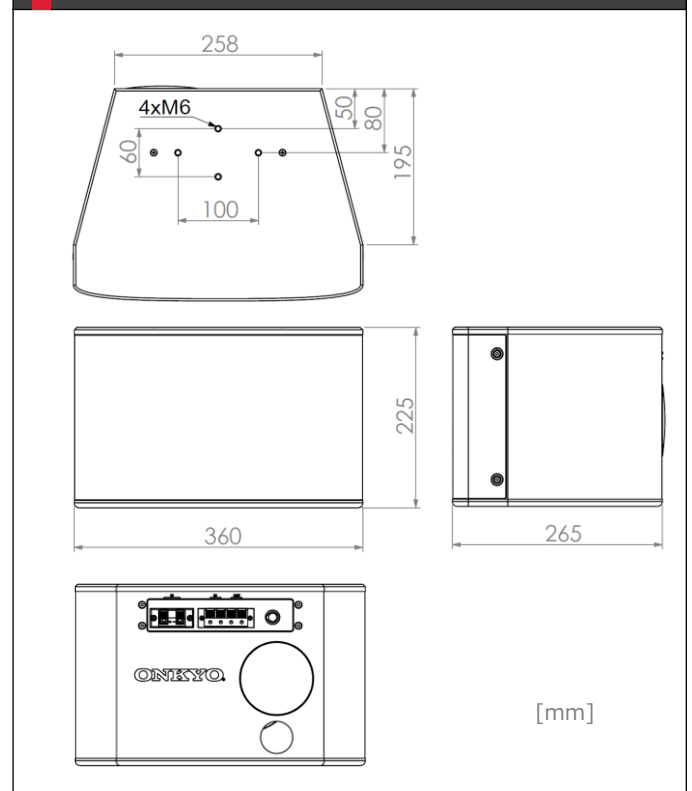

Dimensional drawing

- "Onkyo", "ONKYO", and ONKYO logo are registered trademarks of Onkyo Corporation and are used under license.
- Other trademarks and trade names are the property of their respective owners.
- Other company names and product / technical names / service names mentioned are registered trademarks or trademarks of each company.
- Specifications, image drawings and appearance may change without notice.

<https://biz.ods.co.jp/page/intl>

ODS Corporation

Keio Kanda Suda-cho Bldg. 8F,
2-5 Kanda Suda-cho,
Chiyoda-ku, Tokyo 101-0041 Japan

Imported in the EU by;

Pioneer & Onkyo Europe GmbH
Gutenbergstrasse 3,
D-82178 Puchheim, Germany